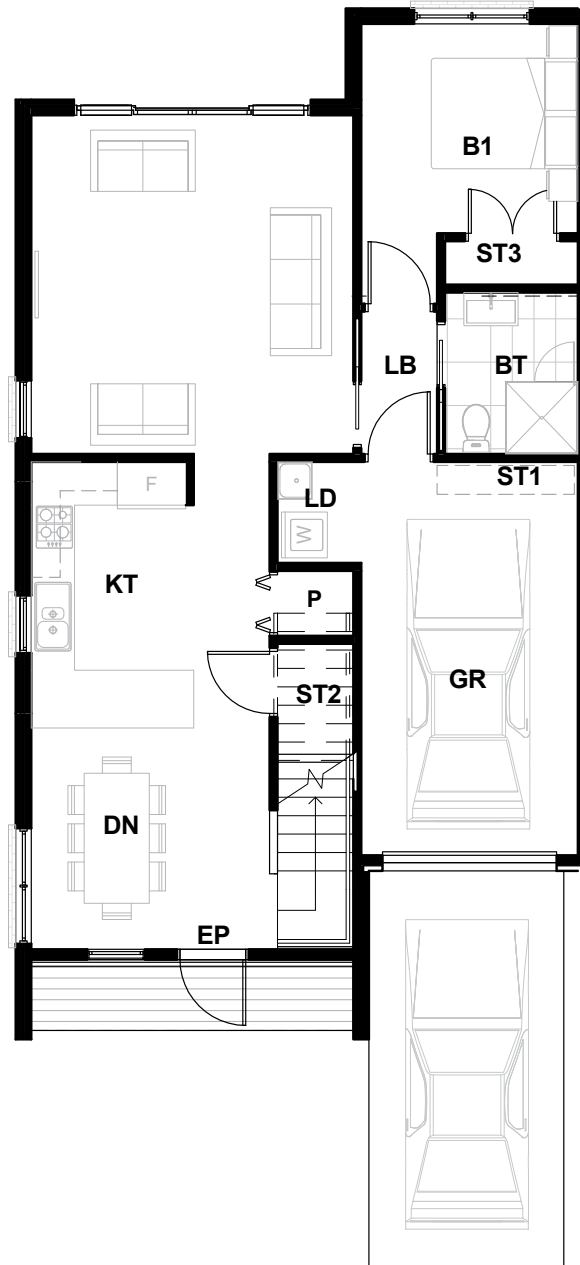

Style 5D01

GROUND FLOOR

LOT 68

\$1,035,000

House: 170.5sqm

Land: 153sqm

LOT 85

\$1,045,000

House: 170.5sqm

Land: 244.6sqm

Style 5D01

FIRST FLOOR

Floorplans are indicative only and are not drawn to scale. These materials were prepared prior to obtaining all necessary consents and the commencement of construction. Every precaution has been taken to establish the accuracy at the time of printing however no responsibility will be taken for any errors or omissions. All plans, images and artist impressions are intended as a guide only. The developer reserves the right to make changes to the development without notice. Fixtures and finishes are only included if and to the extent provided in the Agreement for Sale and Purchase. Interested parties are directed to rely on their own enquiries and the terms set out in the Agreement for Sale and Purchase.