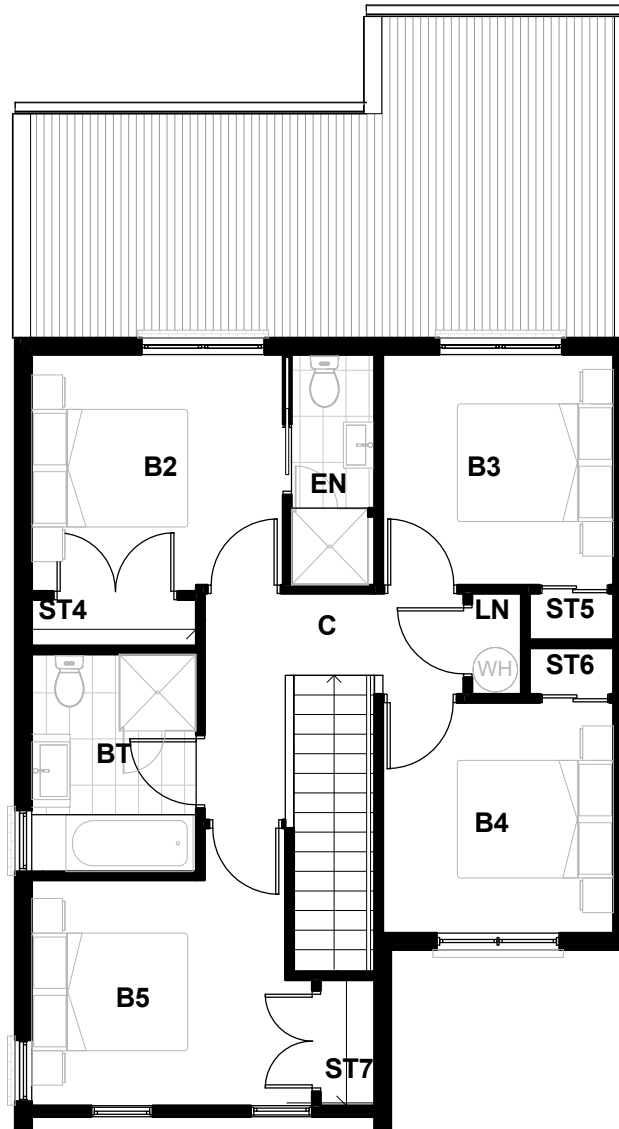

Style 5D01

GROUND FLOOR

LOT 68

\$1,035,000

House: 170.5sqm

Land: 153sqm

LOT 85

\$1,045,000

House: 170.5sqm

Land: 244.6sqm

Style 5D01

FIRST FLOOR

Floorplans are indicative only and are not drawn to scale. These materials were prepared prior to obtaining all necessary consents and the commencement of construction. Every precaution has been taken to establish the accuracy at the time of printing however no responsibility will be taken for any errors or omissions. All plans, images and artist impressions are intended as a guide only. The developer reserves the right to make changes to the development without notice. Fixtures and finishes are only included if and to the extent provided in the Agreement for Sale and Purchase. Interested parties are directed to rely on their own enquiries and the terms set out in the Agreement for Sale and Purchase.