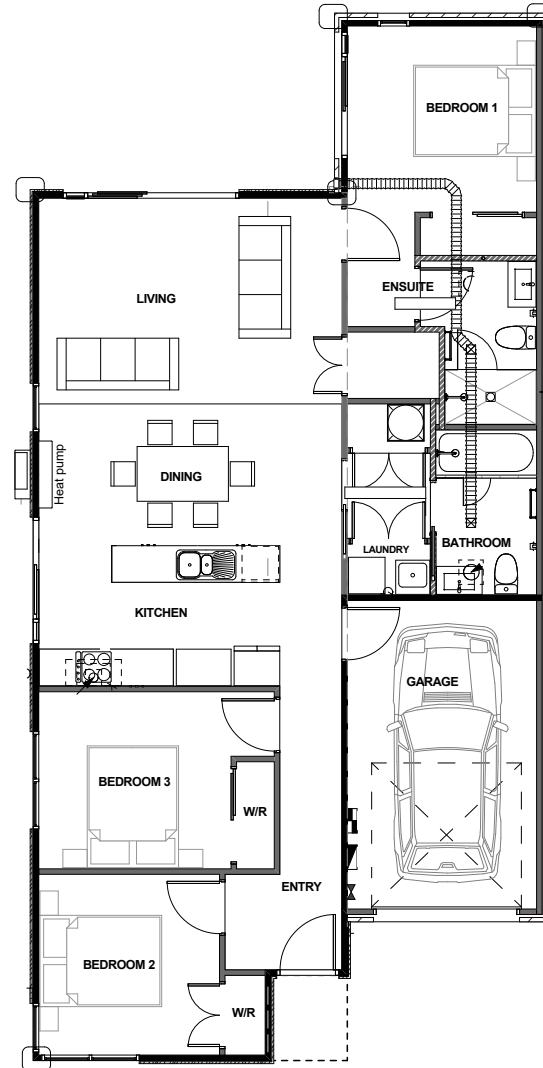

Style 3D01

LOT 58

\$890,000

House: 116.4sqm
Land: 214.9sqm

Style 3D01

Floorplans are indicative only and are not drawn to scale. These materials were prepared prior to obtaining all necessary consents and the commencement of construction. Every precaution has been taken to establish the accuracy at the time of printing however no responsibility will be taken for any errors or omissions. All plans, images and artist impressions are intended as a guide only. The developer reserves the right to make changes to the development without notice. Fixtures and finishes are only included if and to the extent provided in the Agreement for Sale and Purchase. Interested parties are directed to rely on their own enquiries and the terms set out in the Agreement for Sale and Purchase.