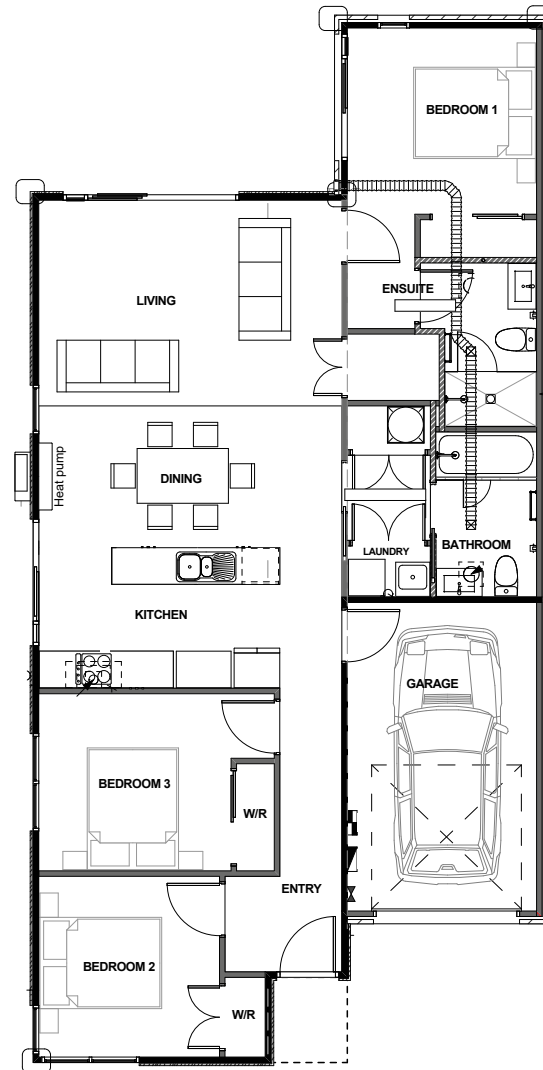

Style 3D01

LOT 58

\$890,000

House: 116.4sqm
Land: 214.9sqm

Style 3D01

Floorplans are indicative only and are not drawn to scale. These materials were prepared prior to obtaining all necessary consents and the commencement of construction. Every precaution has been taken to establish the accuracy at the time of printing however no responsibility will be taken for any errors or omissions. All plans, images and artist impressions are intended as a guide only. The developer reserves the right to make changes to the development without notice. Fixtures and finishes are only included if and to the extent provided in the Agreement for Sale and Purchase. Interested parties are directed to rely on their own enquiries and the terms set out in the Agreement for Sale and Purchase.