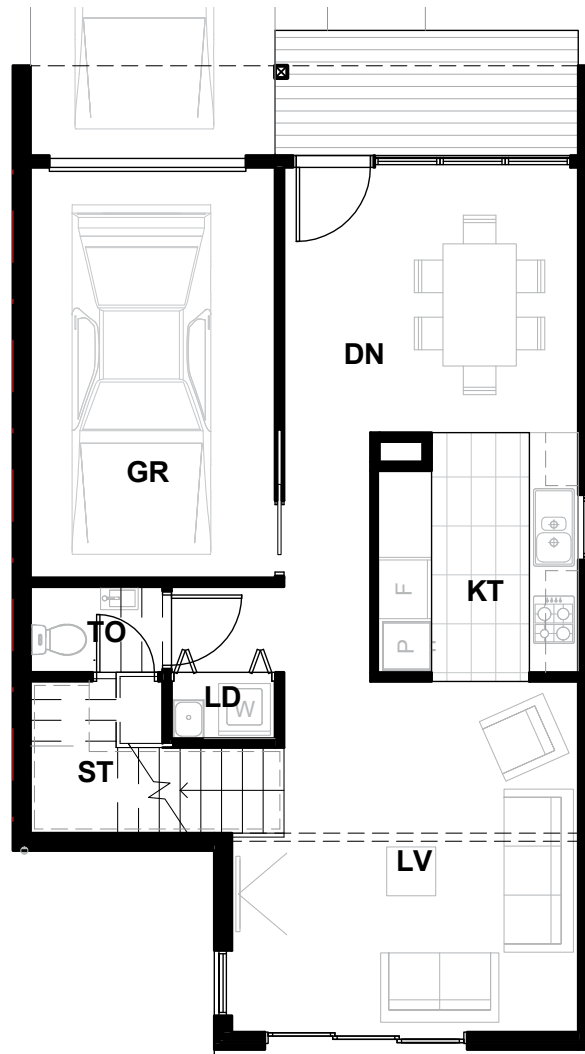

Style 3B01

GROUND FLOOR

LOT 67

**\$885,000**

House: 141sqm

Land: 172.5sqm

FIRST FLOOR

Floorplans are indicative only and are not drawn to scale. These materials were prepared prior to obtaining all necessary consents and the commencement of construction. Every precaution has been taken to establish the accuracy at the time of printing however no responsibility will be taken for any errors or omissions. All plans, images and artist impressions are intended as a guide only. The developer reserves the right to make changes to the development without notice. Fixtures and finishes are only included if and to the extent provided in the Agreement for Sale and Purchase. Interested parties are directed to rely on their own enquiries and the terms set out in the Agreement for Sale and Purchase.