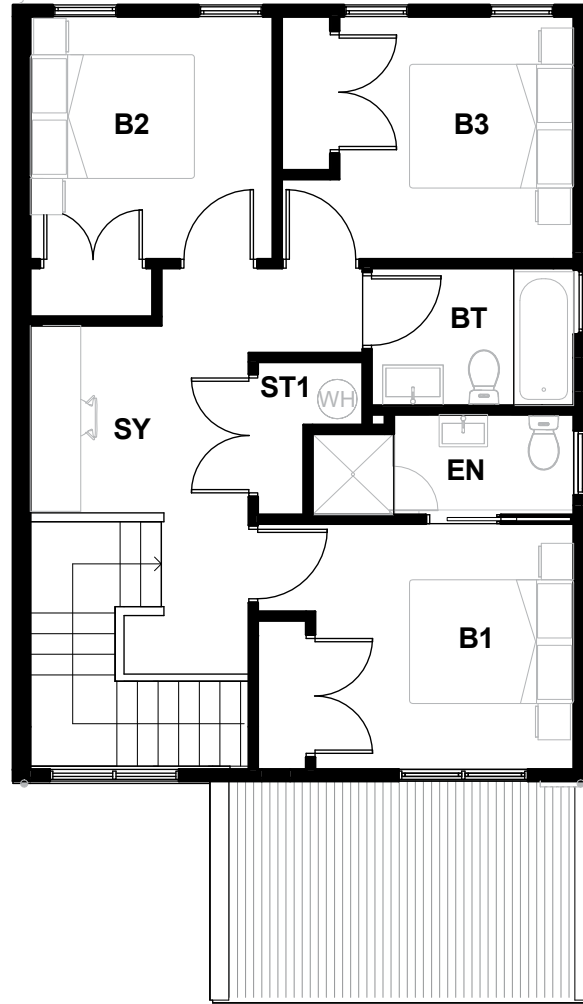

Style 3B01

GROUND FLOOR

LOT 67

**\$885,000**

House: 141sqm

Land: 172.5sqm

FIRST FLOOR

Floorplans are indicative only and are not drawn to scale. These materials were prepared prior to obtaining all necessary consents and the commencement of construction. Every precaution has been taken to establish the accuracy at the time of printing however no responsibility will be taken for any errors or omissions. All plans, images and artist impressions are intended as a guide only. The developer reserves the right to make changes to the development without notice. Fixtures and finishes are only included if and to the extent provided in the Agreement for Sale and Purchase. Interested parties are directed to rely on their own enquiries and the terms set out in the Agreement for Sale and Purchase.