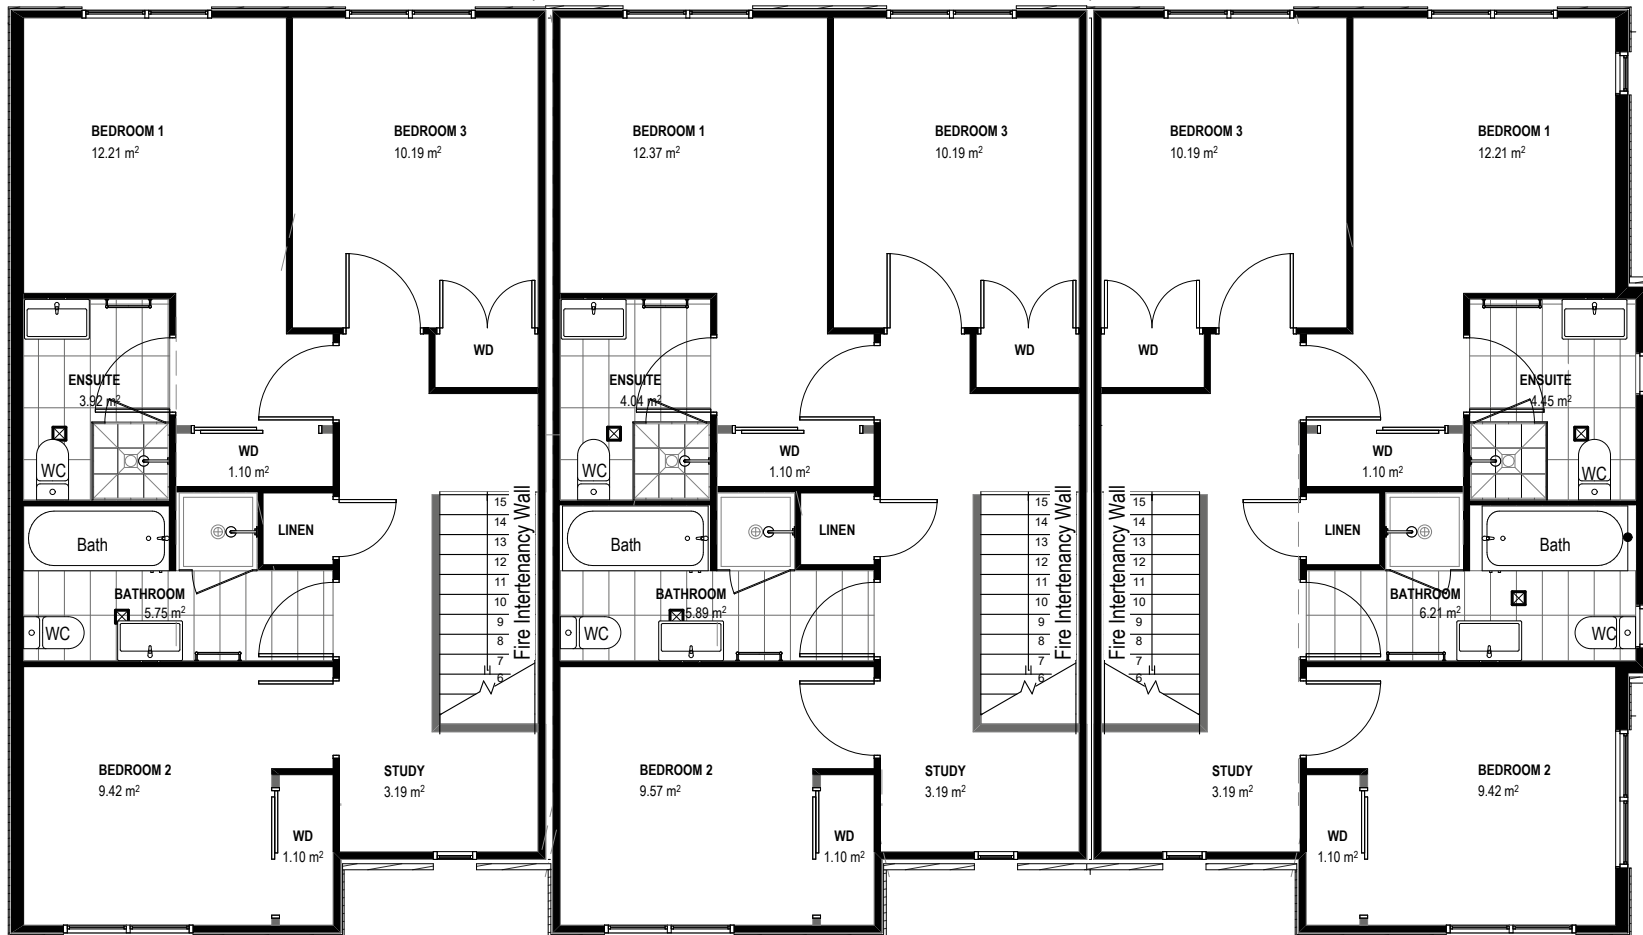

GROUND FLOOR

LOT 38

SOLD

Land: 176sqm

LOT 39

SOLD

LOT 40

\$829,000

Land: 156sqm

LOT 40

LOT 39

LOT 38

FIRST FLOOR

LOT 38

SOLD

Land: 176sqm

LOT 39

SOLD

LOT 40

\$829,000

Land: 156sqm

Floorplans are indicative only and are not drawn to scale. These materials were prepared prior to obtaining all necessary consents and the commencement of construction. Every precaution has been taken to establish the accuracy at the time of printing however no responsibility will be taken for any errors or omissions. All plans, images and artist impressions are intended as a guide only. The developer reserves the right to make changes to the development without notice. Fixtures and finishes are only included if and to the extent provided in the Agreement for Sale and Purchase. Interested parties are directed to rely on their own enquiries and the terms set out in the Agreement for Sale and Purchase.